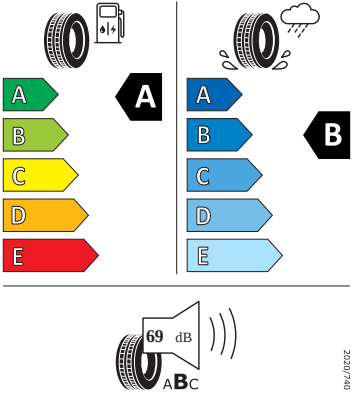

- Goodyear 205.0/55.0 R17

GOODYEAR

546612

205/55R17 91 V

C1